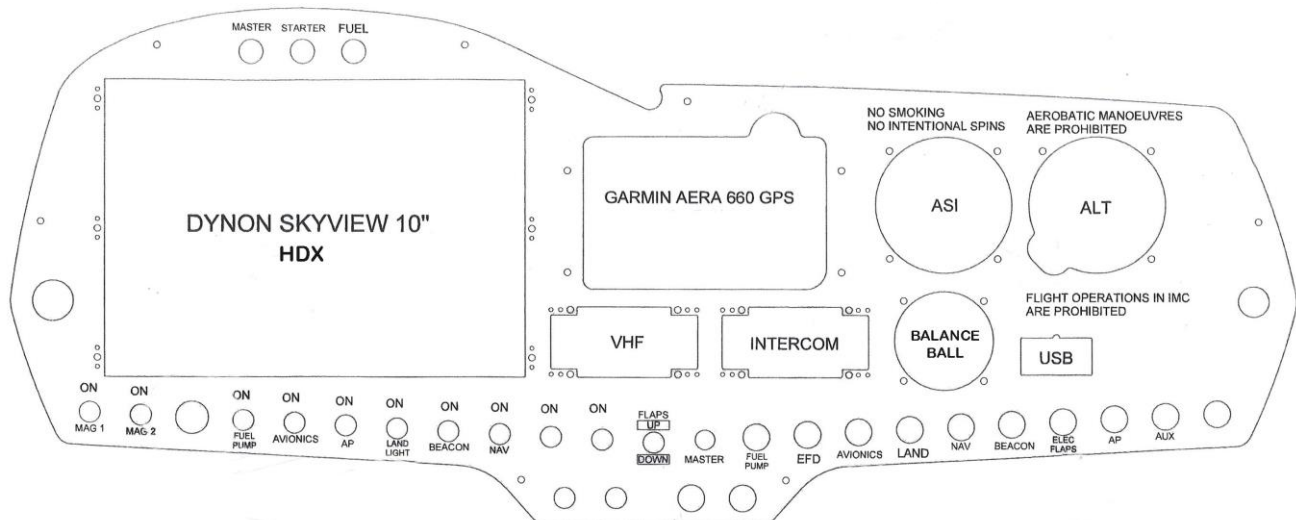

10" HDX & GARMIN AERA - INSTRUMENT PACKAGE

<u>DYNON 10" HDX SKYVIEW PACKAGE WITH GARMIN AERA 660 GPS UNIT</u> <u>Includes the following Dynon modules :-</u>	$25,700	☐
• Skyview 10" Screen • ADAHRS for EFIS (primary) • Engine Monitoring Including: EGT's & CHT's on All Cylinders • Fuel Flow • VHF COM Radio • Two Place Stereo Intercom • Garmin Aera 660 GPS Unit • GPS Receiver & WiFi Adaptor • Harnesses and Network Cables • Backup Battery		
Air Speed Indicator / Altimeter / Compass / Balance Ball (Analogue)	✓	
Dual USB Charging Module Shared 2.4amp	✓	
Powder Coated Fascia Panel	✓	
Dynon Mode S Transponder (Calibration not available at Jabiru)	$5,200	☐
Dynon Mode S Transponder + <u>ADSB</u> in & out (traffic only, not weather) (Calibration not available at Jabiru)	$8,500	☐
Dynon Two Axis Autopilot	$6,700	☐

NB: * Prices are subject to change without notification

INSTRUMENT PACKAGE – DYNON 10" HDX SKYVIEW PANEL WITH GARMIN AERA 660 GPS UNIT