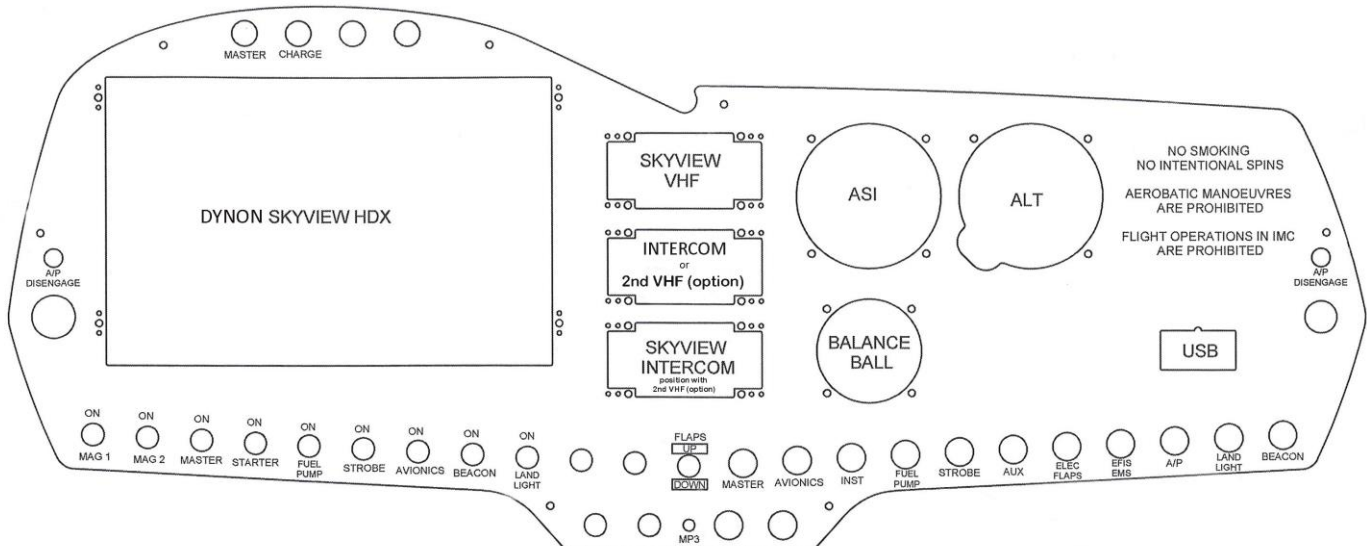

10” HDX - INSTRUMENT PACKAGE

<u>DYNON 10” HDX SKYVIEW PACKAGE</u>	$24,100	☐
<u>Includes the following Dynon modules:-</u>		
• Skyview 10” Screen • ADAHRS for EFIS (primary) • Engine Monitoring Including: EGT’s & CHT’s on All Cylinders • Fuel Flow • VHF COM Radio • Two Place Stereo Intercom • GPS Receiver & WiFi Adaptor • Harnesses and Network Cables • Backup Battery		
Air Speed Indicator / Altimeter / Compass / Balance Ball (Analogue)	✓	
Dual USB Charging Module Shared 2.4amp	✓	
Powder Coated Fascia Panel	✓	
Dynon Mode S Transponder (Calibration not available at Jabiru)	$5,200	☐
Dynon Mode S Transponder + <u>ADSB</u> in & out (traffic only, not weather) (Calibration not available at Jabiru)	$8,500	☐
UHF Radio Package	$1,100	☐
2nd COM Skyview VHF	$3,195	☐
Dynon Two Axis Autopilot	$6,700	☐

NB: * Prices are subject to change without notification

INSTRUMENT PACKAGE – DYNON 10” HDX SKYVIEW PANEL