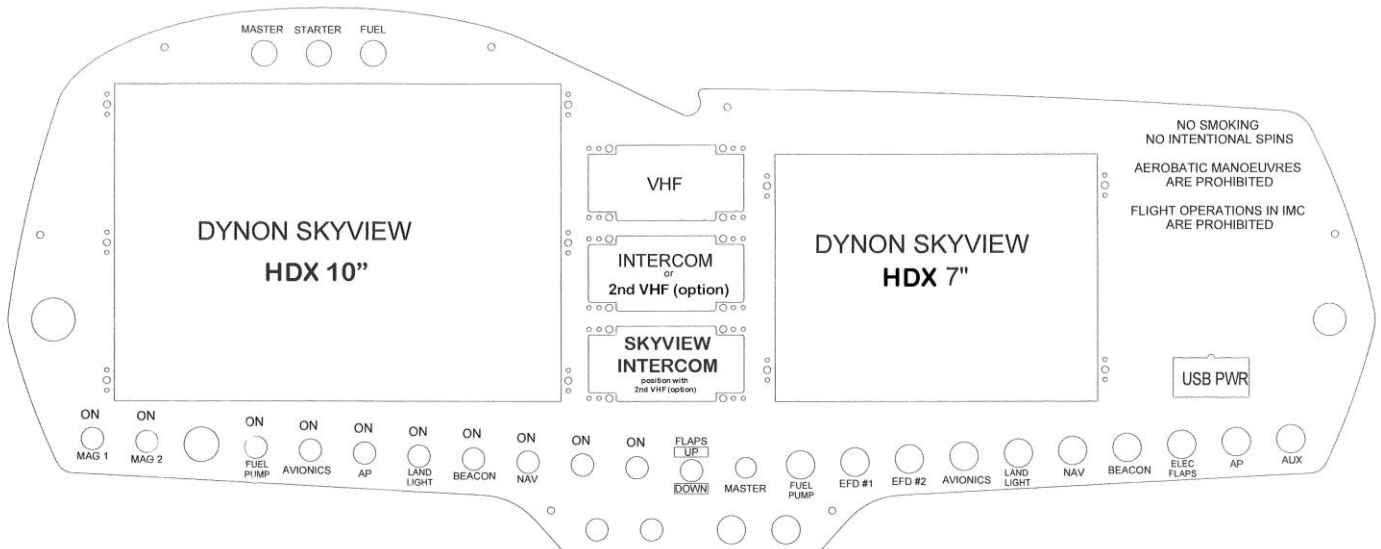

NB: * Prices are subject to change without notification

INSTRUMENT PACKAGE – DYNON 10" HDX SKYVIEW PANEL WITH GARMIN AERA 660 GPS UNIT

10” HDX + 7” HDX - INSTRUMENT PACKAGE

<u>DYNON 10” HDX + 7” HDX SKYVIEW PACKAGE</u>	\$30,700	<input type="checkbox"/>
<u>Includes the following Dynon modules:-</u>		
<ul style="list-style-type: none"> • Skyview 10” Screen + 7” Screen • ADAHRS for EFIS (primary) • Engine Monitoring Including: EGT’s & CHT’s on All Cylinders • Fuel Flow • VHF COM Radio • Two Place Stereo Intercom • GPS Receiver & WiFi Adaptor • Harnesses and Network Cables • Backup Battery 		
Compass		✓
Dual USB Charging Module Shared 2.4amp		✓
Powder Coated Fascia Panel		✓
Dynon Mode S Transponder (Calibration not available at Jabiru)	\$5,200	<input type="checkbox"/>
Dynon Mode S Transponder + <u>ADS-B</u> in & out (traffic only, not weather) (Calibration not available at Jabiru)	\$8,500	<input type="checkbox"/>
2nd COM Skyview VHF	\$3,195	<input type="checkbox"/>
Dynon Two Axis Autopilot	\$6,700	<input type="checkbox"/>

NB: * Prices are subject to change without notification

INSTRUMENT PACKAGE – DYNON 10” HDX + 7” HDX SKYVIEW PANEL

- **NB: All options add weight and reduce useable weight**

Customer Name		
Address Details		
Phone	Mobile	Other
E-mail		