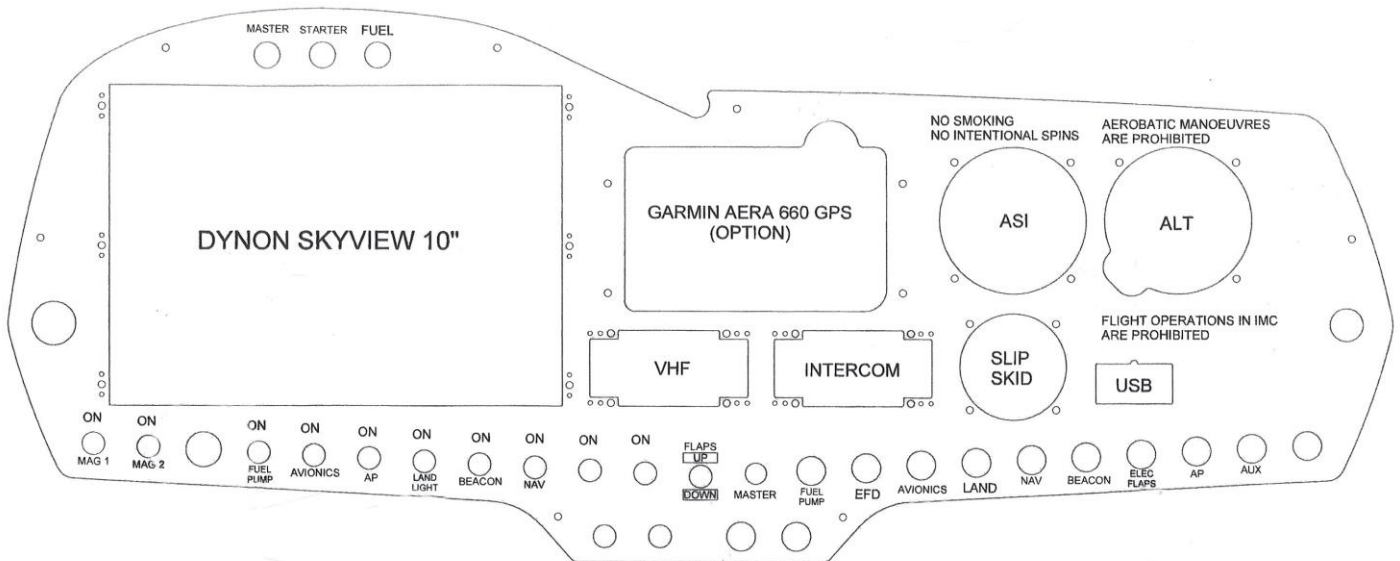

*** INSTRUMENT PACKAGE 4**

<u>DYNON 10” CLASSIC + 7” CLASSIC SKYVIEW PACKAGE</u>		
<u>Includes the following Dynon modules:-</u>		
<ul style="list-style-type: none"> • Skyview 10” Screen + 7” Screen • ADAHRS for EFIS (primary) • Engine Monitoring Including: EGT’s & CHT’s on All Cylinders • Fuel Flow • VHF COM Radio • Two Place Stereo Intercom • GPS Receiver & WiFi Adaptor • Harnesses and Network Cables • Backup Battery 		✓
Compass		✓
Dual USB Charging Module Shared 2.4amp		✓
Powder Coated Customised Fascia Panel		✓
Dynon Mode S Transponder (not including ADSB-472 Traffic & Weather) (Calibration not available at Jabiru)	\$3,850	<input type="checkbox"/>
Dynon Two Axis Autopilot	\$8,500	<input type="checkbox"/>

NB: * Prices of instruments are subject to change without notification

INSTRUMENT PACKAGE 1 – DYNON 7” SE SKYVIEW PANEL

INSTRUMENT PACKAGE 2 – DYNON 10” CLASSIC SKYVIEW PANEL

INSTRUMENT PACKAGE 3 – DYNON 10” HDX SKYVIEW PANEL