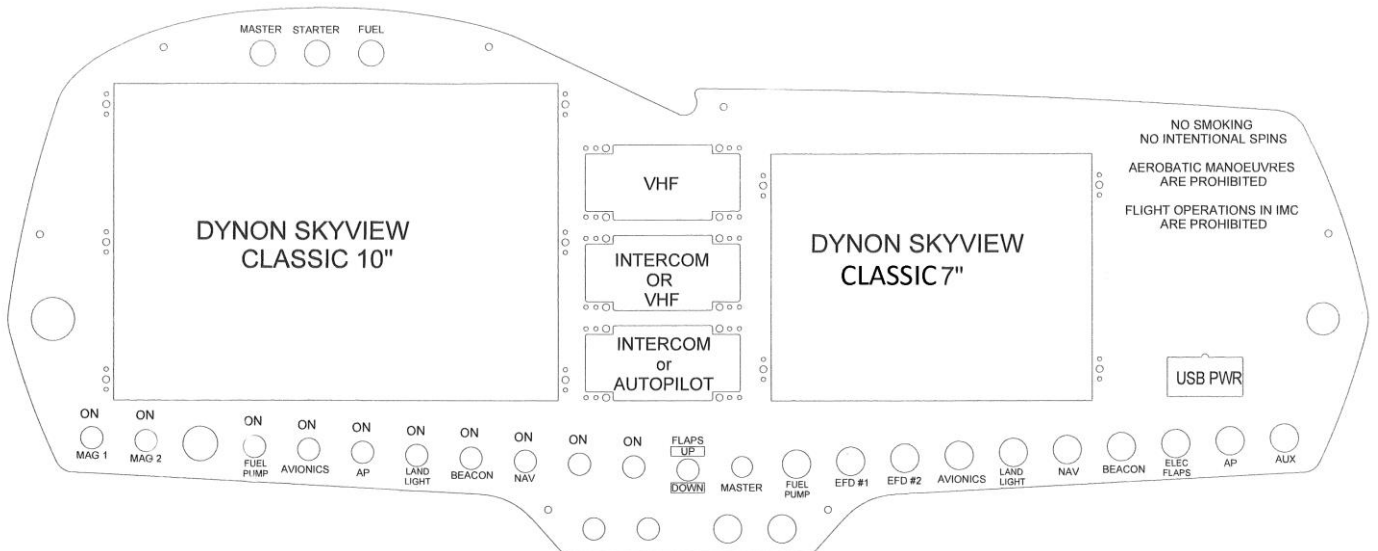

INSTRUMENT PACKAGE 4 – DYNON 10” CLASSIC + 7” CLASSIC SKYVIEW PANEL