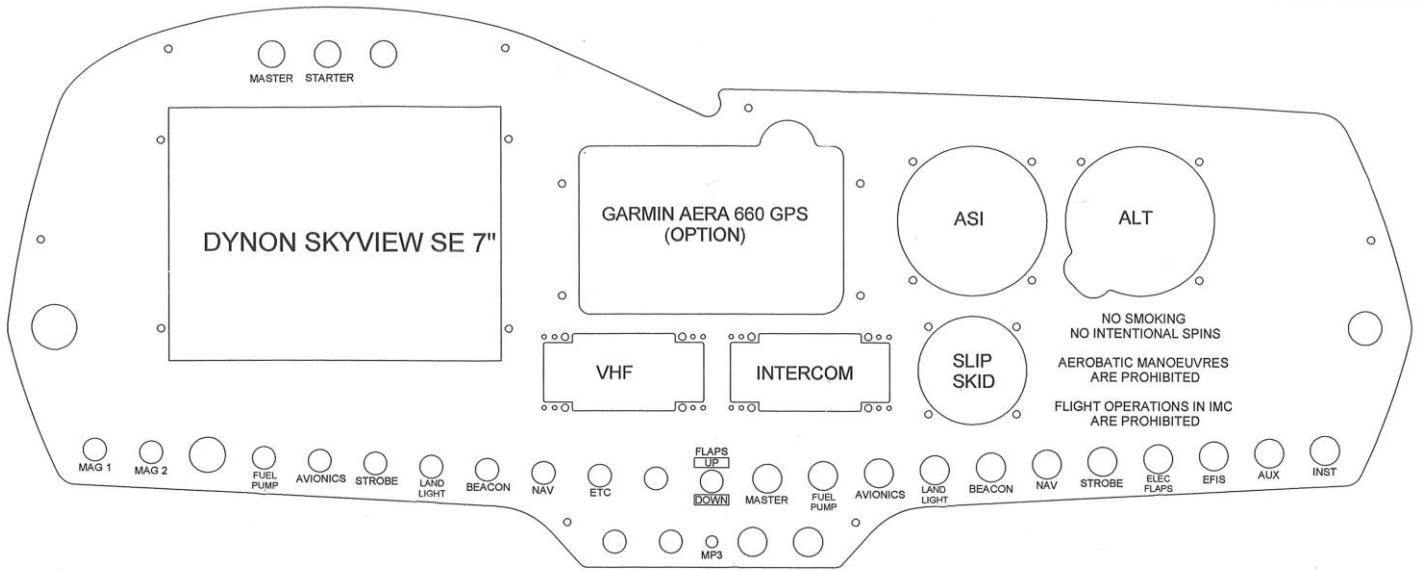

INSTRUMENT PACKAGE 1 – DYNON 7” SE SKYVIEW PANEL