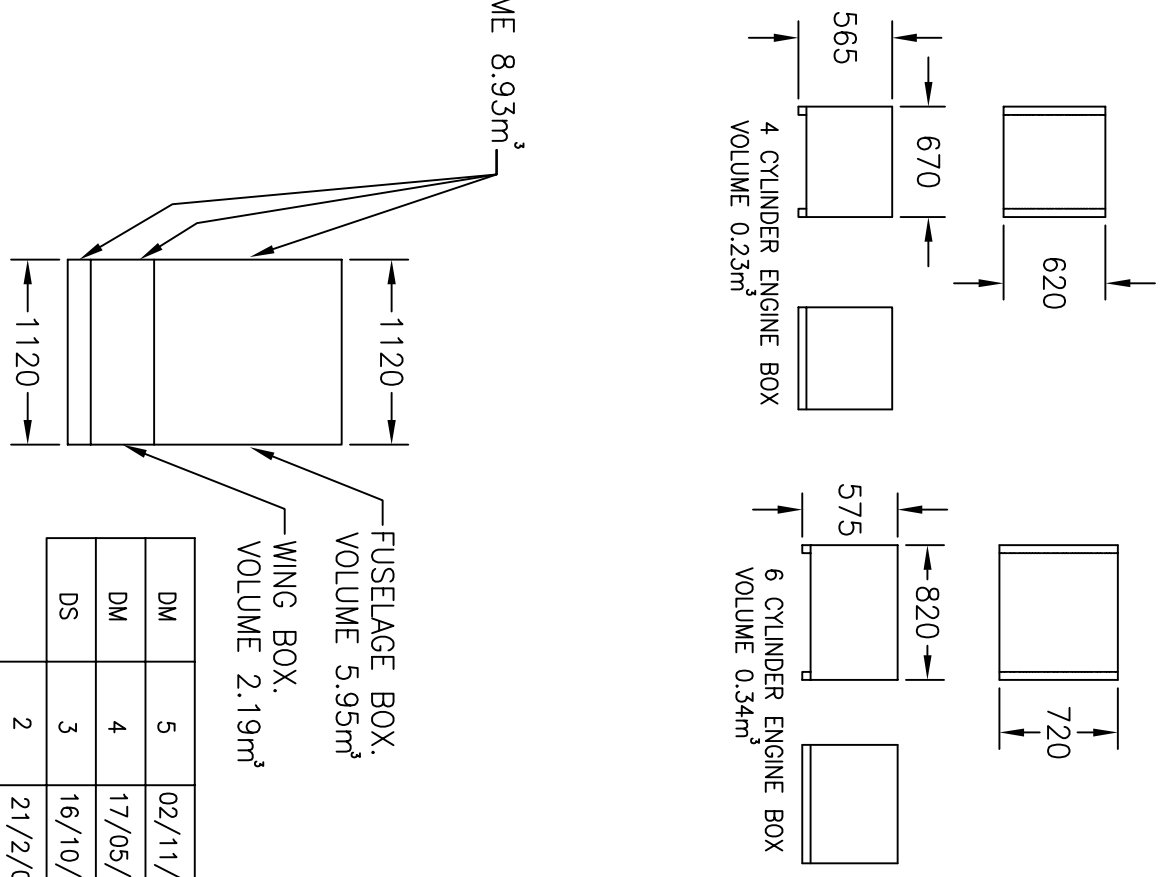

A.C.N. 010 910 077
 JABIRU AIRCRAFT P/L
 P.O. BOX 5186
 BUNDABERG 4670
 QUEENSLAND AUSTRALIA
 PH 071 551778 FAX 071 552669

TYPICAL ENGINE BOX POSITION
 (4 CYL BOX SHOWN)

VOLUME 0.783m³

SCALE 1:50

ISS. DATE

TOTAL COMBINED VOLUME 8.93m³

LIMITS	DRAWN	JW	AVTECH P/L	TITLE	DWG. NO.
MATERIAL	APPR.		A.C.N. 010 786 973 HINKLER AIRPORT BUNDABERG	KIT SHIPPING BOX DIMENSIONS SP/UL	9053074-5
					SHEET 1 OF 2 A4