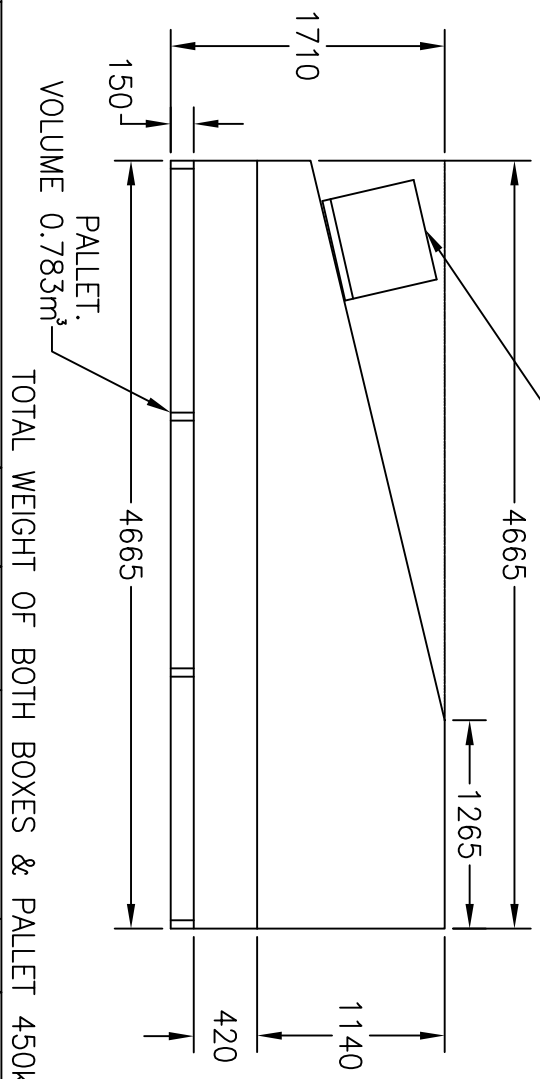

A.C.N. 010 910 077
 JABIRU AIRCRAFT P/L
 P.O. BOX 5186
 BUNDABERG 4670
 QUEENSLAND AUSTRALIA
 PH 071 551778 FAX 071 552669

TYPICAL ENGINE BOX POSITION
 (4 CYL BOX SHOWN)

VOLUME 0.783m³

SCALE 1:50

ISS. DATE

TOTAL COMBINED VOLUME 8.93m³

LIMITS	DRAWN	JW	AVTECH P/L	TITLE	DWG. NO.
MATERIAL	APPR.		A.C.N. 010 786 973 HINKLER AIRPORT BUNDABERG	KIT SHIPPING BOX DIMENSIONS SP/UL	9053074-5
					SHEET 1 OF 2 A4